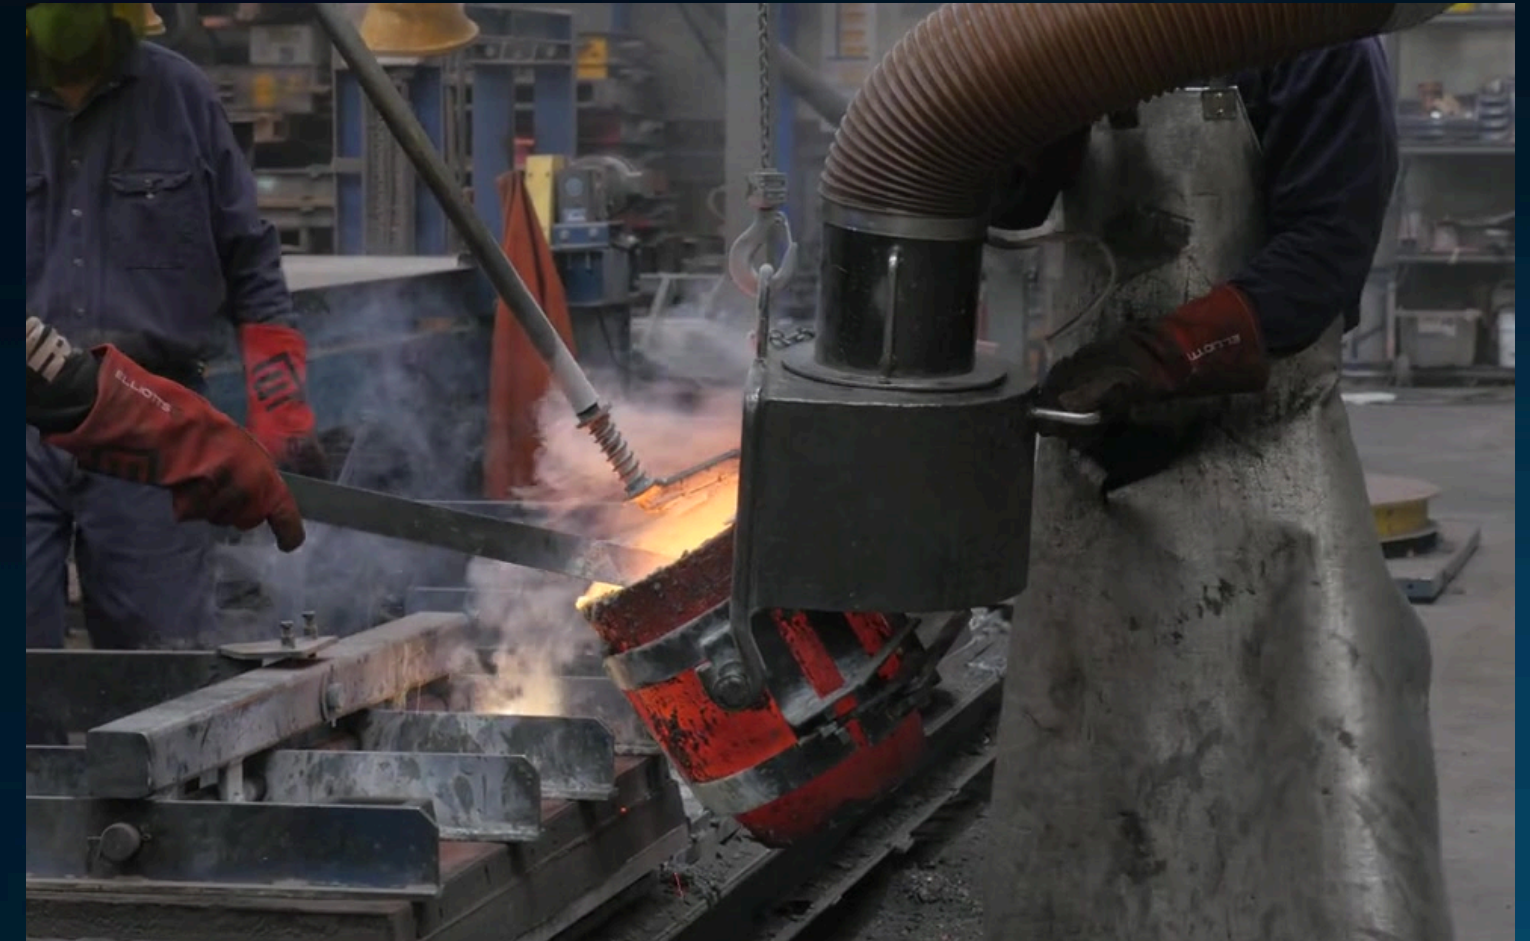

With a state-of-the-art production facility, Arrow Bronze remains proudly Australian-Made continuing a tradition of excellence that began over a century ago.