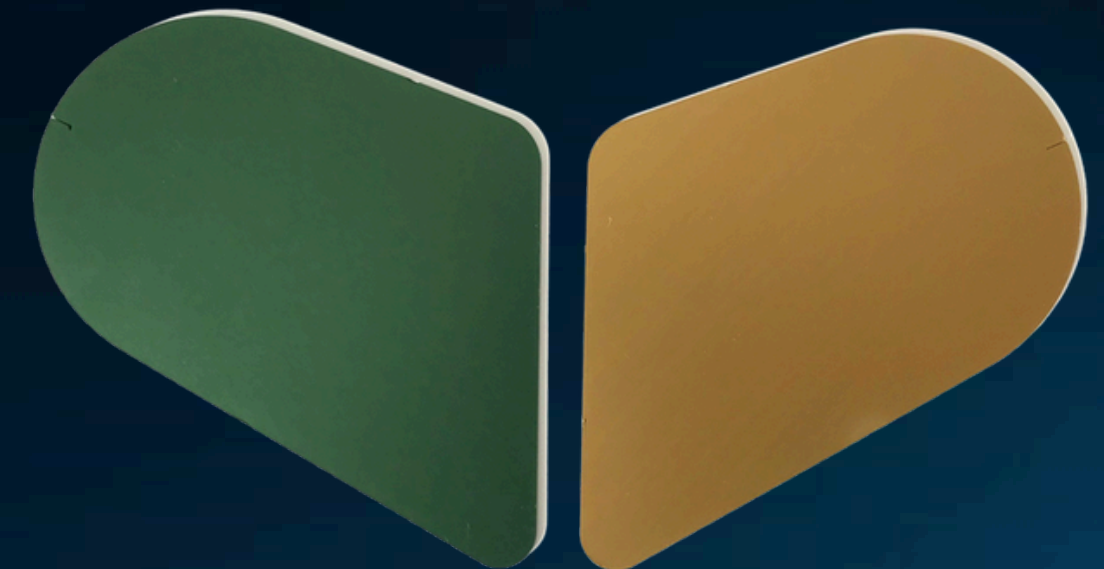

GOOD
MEMORIAL PLAQUE

BETTER
FLAT RELIEF EMBLEM
QR CODE

BEST
PERPETUAL FLOWERS &
EMBLEMS COLOUR
INFILLED

WOW
SHADOWLINE
LASTING MEMORIES
CAMEO LASTING
MEMORIES PLAQUE
COLOUR MOSAIC

BRONZE SLEEPERS

Elevating Memorial Landscapes with Bronze Sleepers. An elegant and space-conscious solution for modern cemeteries.

Personalised and Meaningful
Designed for Lasting Impact

MEMORIAL TREES

Sustainable

CORTEN steel is 100% recyclable and durable. Because it is a pure type of steel without additional protective layers (paint), it can be easily melted down again and repurposed.

Leave Colour Options
Green and Gold

NATURALLY ENGRAVED OR BLACK INFILL

PLAQUE REFURBISHMENT

Plaque Refurbishment and care products for bronze plaques.

BRONZE MEMORIAL
Plaque Cleaner

BRONZE MEMORIAL
Protective Polish