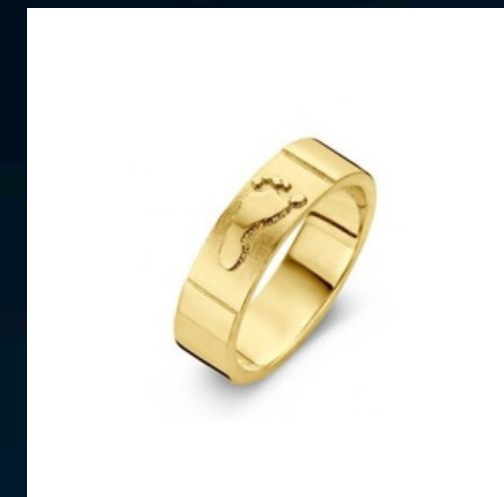

MEMORIALISATION

Arrow Memorials offers an unrivalled range of biodegradable urns and unique Urns, Keepsakes, Jewellery and memorialisation services.