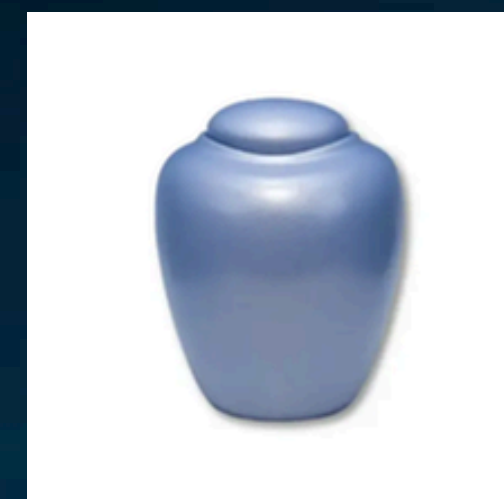

MEMORIALISATION

Arrow Memorials offers an unrivalled range of biodegradable urns and unique Urns, Keepsakes, Jewellery and memorialisation services.