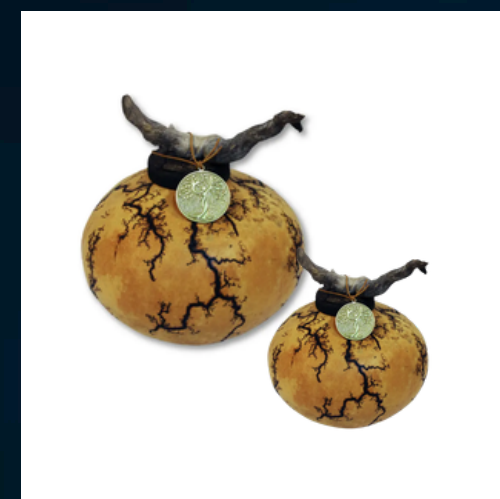

MEMORIALISATION

Arrow Memorials offers an unrivalled range of biodegradable urns and unique Urns, Keepsakes, Jewellery and memorialisation services.