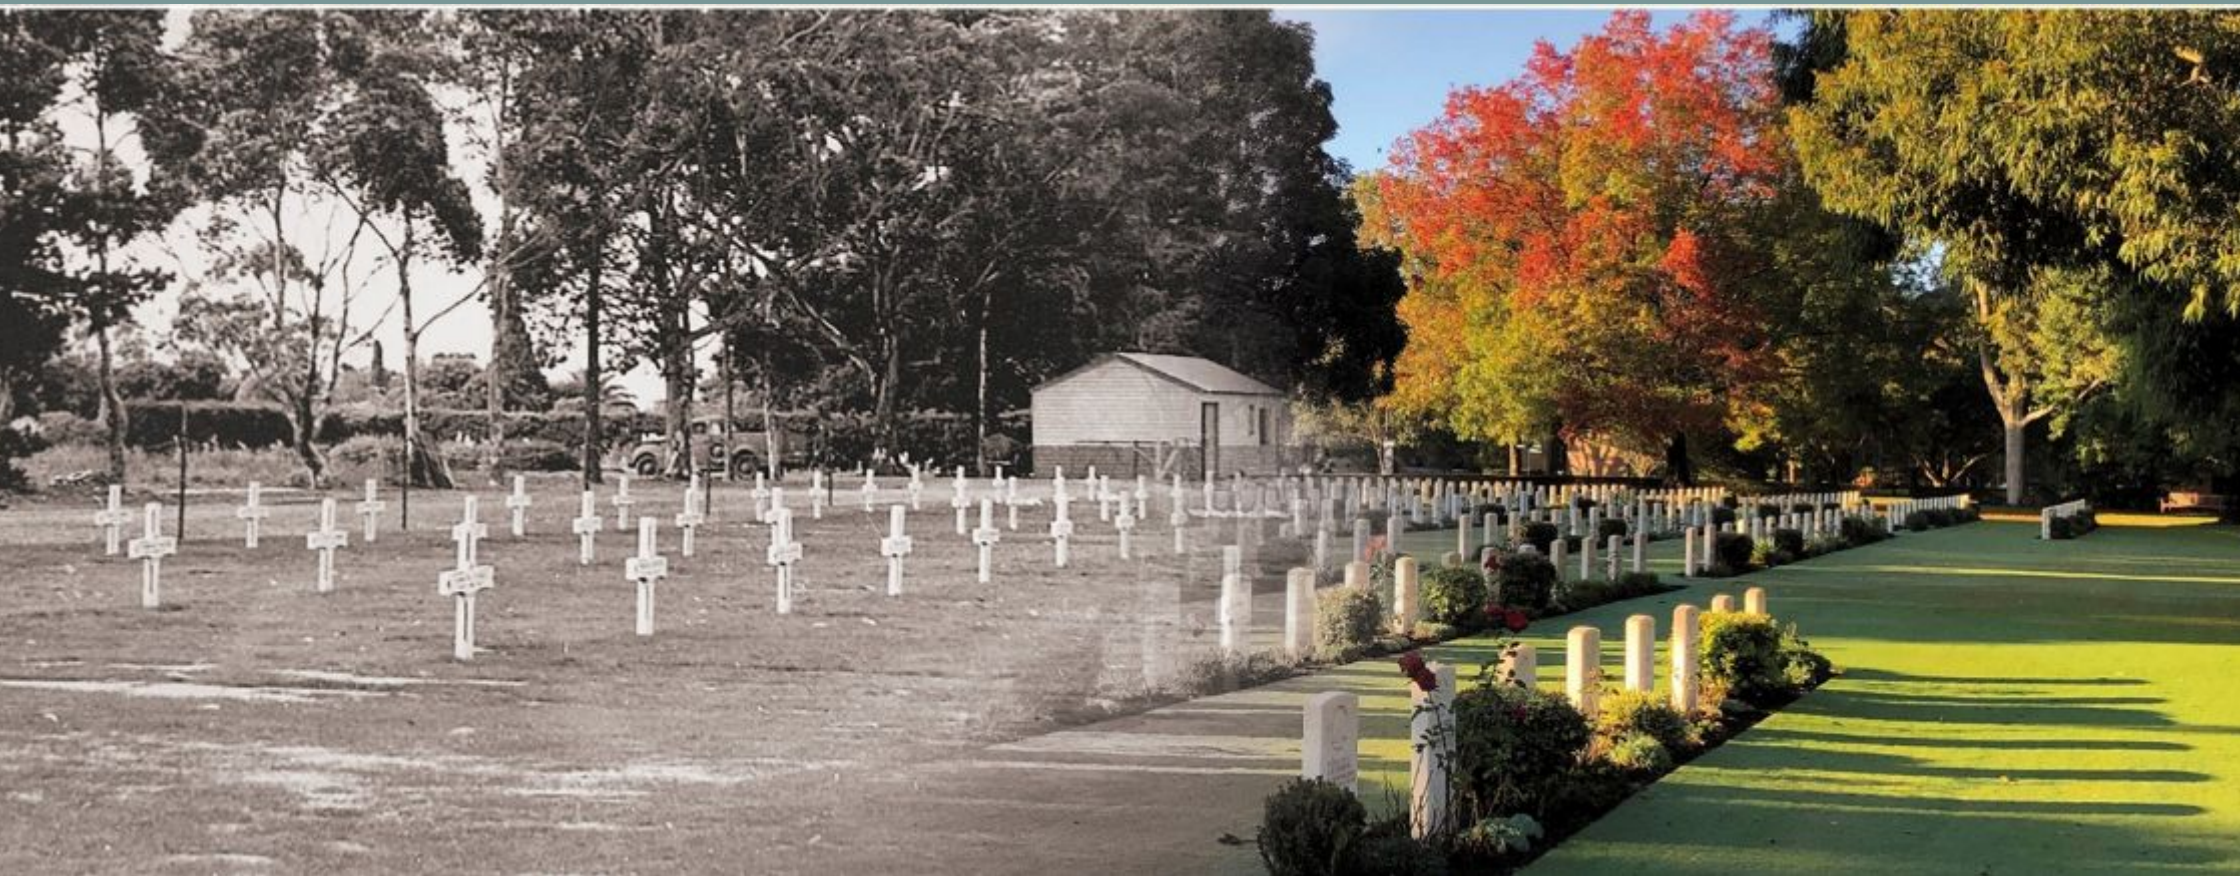

OFFICE OF AUSTRALIAN WAR GRAVES

The Office of Australian War Graves (OAWG) has four main functions:

1. Provides and maintains official commemorations of Australia's war dead
2. Acts as the Agent of the Commonwealth War Graves Commission (CWGC) in Australia and the region.
3. Implements Government Policy for the perpetual commemoration of Australian veterans whose post-war deaths are accepted as being due to their war service.
4. Maintains Official Australian Memorials overseas.