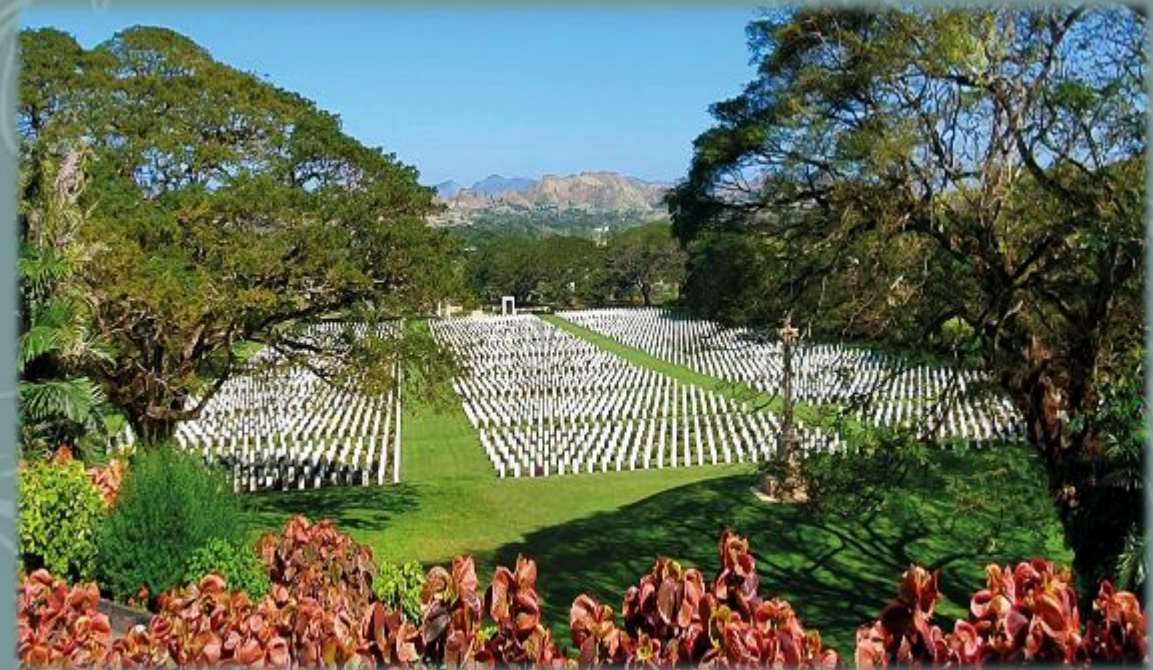

WAR CEMETERIES

Australian Government
Department of Veterans' Affairs
Office of Australian War Graves

The OAWG is the agent for the CWGC managing 76 War Cemeteries and war plots commemorating our war dead in:

- Australia (72)
- Papua New Guinea (3)
- and the Solomon Islands (1)